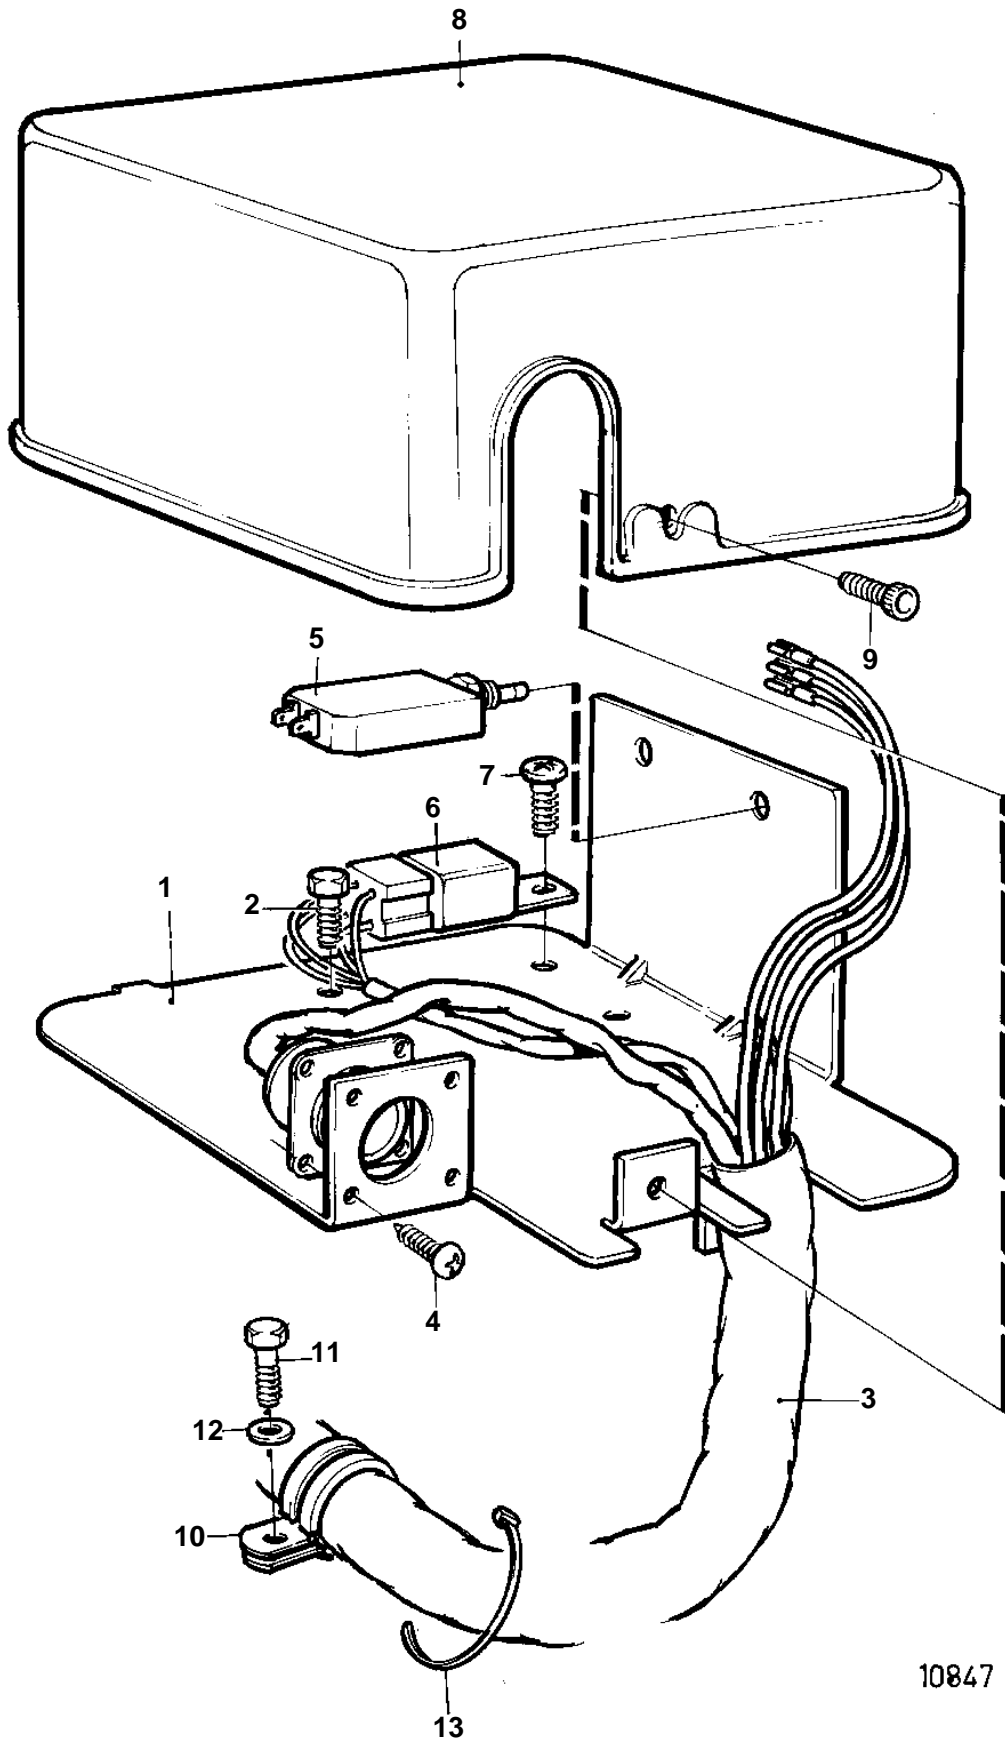

COMMON

10847

COMMON

REF	PART NO.	QTY	DESCRIPTION	NOTES
1	860366	1	Bracket	
2	965175	3	Screw	
3	860022	1	Cable trunk	STD,12V
	872628	1	Wiring harness	SOLAS 12-24V
	872628	1	Wiring harness	24V
4	955119	4	Screw	
5	966689	1	Fuse	STD
	966689	2	Fuse	SOLAS 12-24V
	966689	2	Fuse	24V
6	860339	1	Relay	STD,12V 50A
	860339	1	Relay	SOLAS,12V 50A
	853545	1	Relay kit	SOLAS,12V 30A
	837878	1	Relay	24V,24V 20A
	838955	1	Relay	24V,24V 50A
	837878	1	Relay	SOLAS, 24V 20A
	838955	1	Relay	SOLAS, 24V 50A
7	956074	1	Screw	STD
	956074	2	Screw	SOLAS
	956074	2	Screw	24V
8	838808	1	Cover	
9	846736	1	Lock screw	
10	949786	2	Clamp	
11	946440	1	Flange screw	
12	942767	1	Lock washer	
13	948210	X	Strip clamp